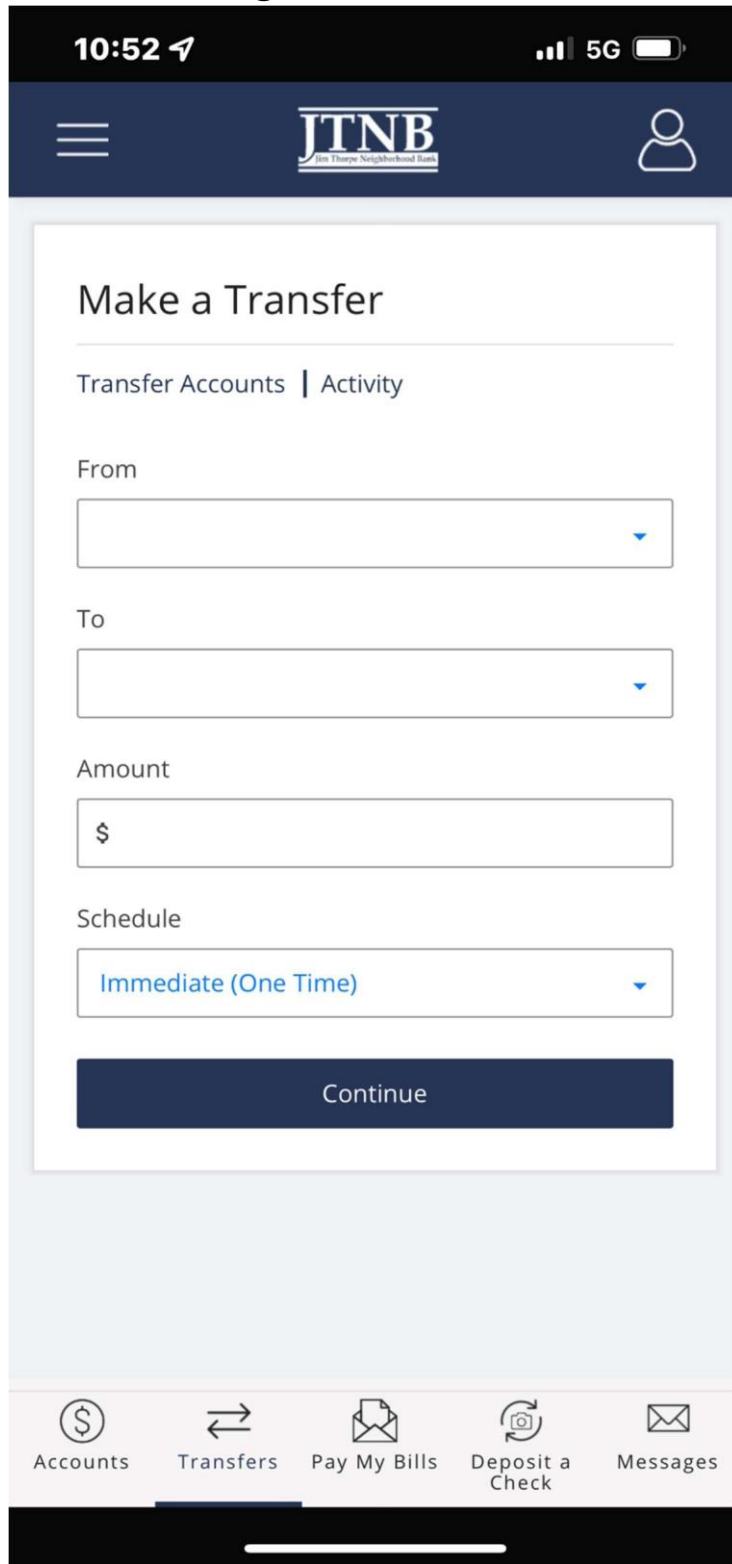

Hamburger Menu

iMobile Overview

- All features just one-click

Transfer Pages

- Easily manage transfers

iMobile Overview

- Quickly add new accounts

Navigation Bar

- Top 5 key tasks within reach from the new bottom menu