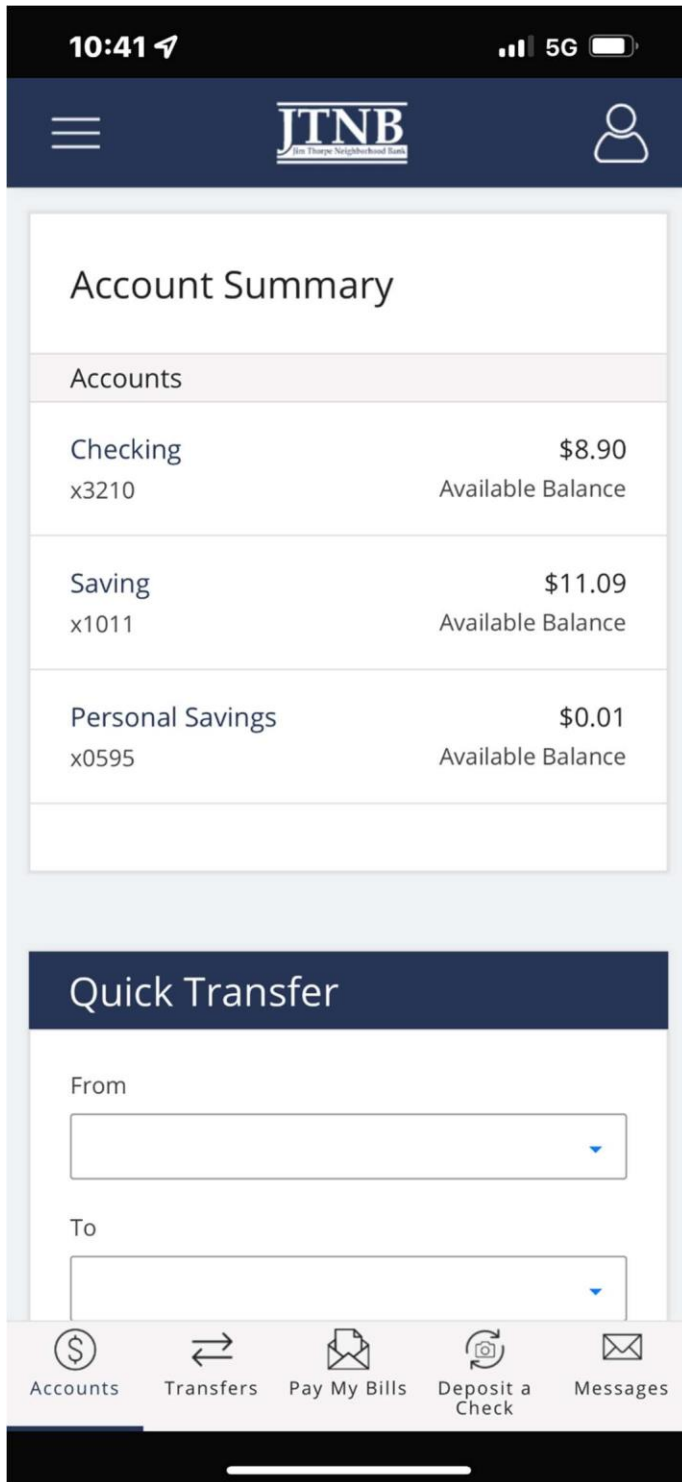

Accounts Overview

- First Page account holders will see post login

iMobile Overview

- New design & larger font size for easier reading
- Ability to prioritize the order of accounts

Banking Services Menu

iMobile Overview