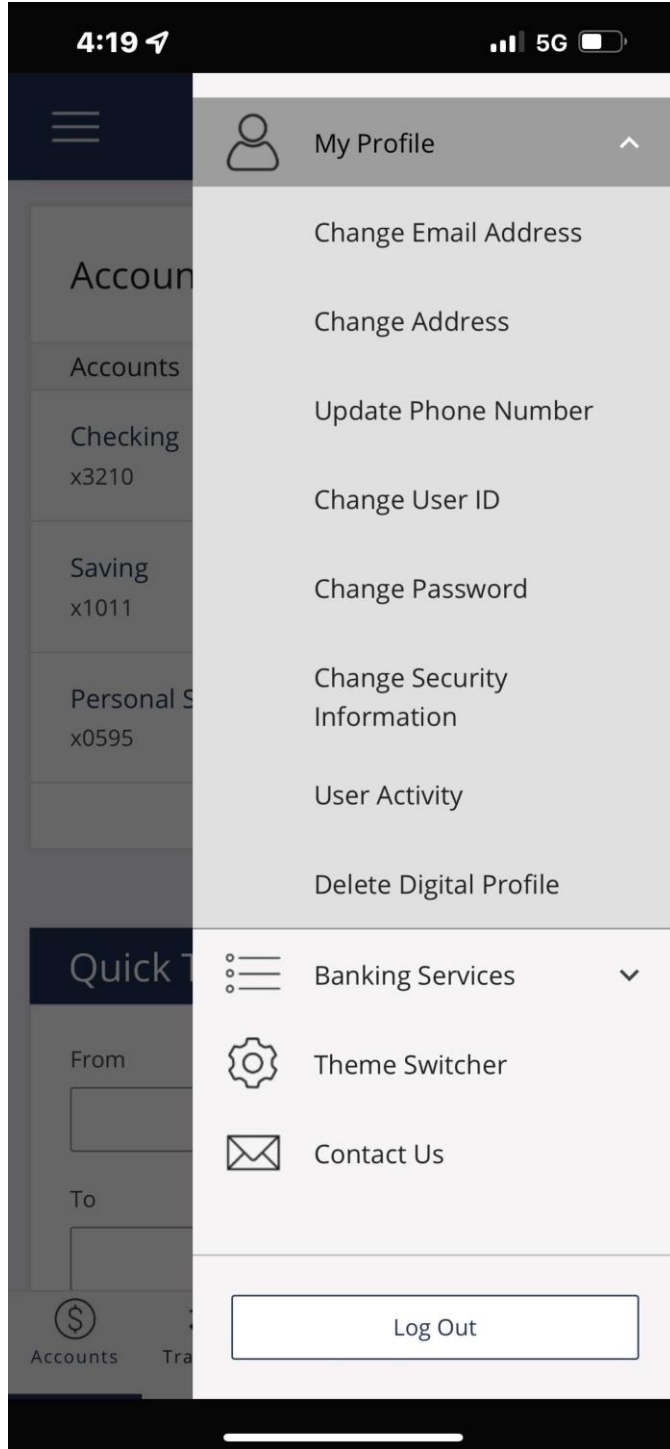

Accounts Overview

- First Page account holders will see post login

iMobile Overview

- New design & larger font size for easier reading
- Ability to prioritize the order of accounts

Banking Services Menu

iMobile Overview

- Banking Services menu has options like eStatements, Stop Payment on a check, quicken and more

Profile Menu

- Adjust personal and account related settings

iMobile Overview

- Contact Us page for a quick and easy way to get in touch